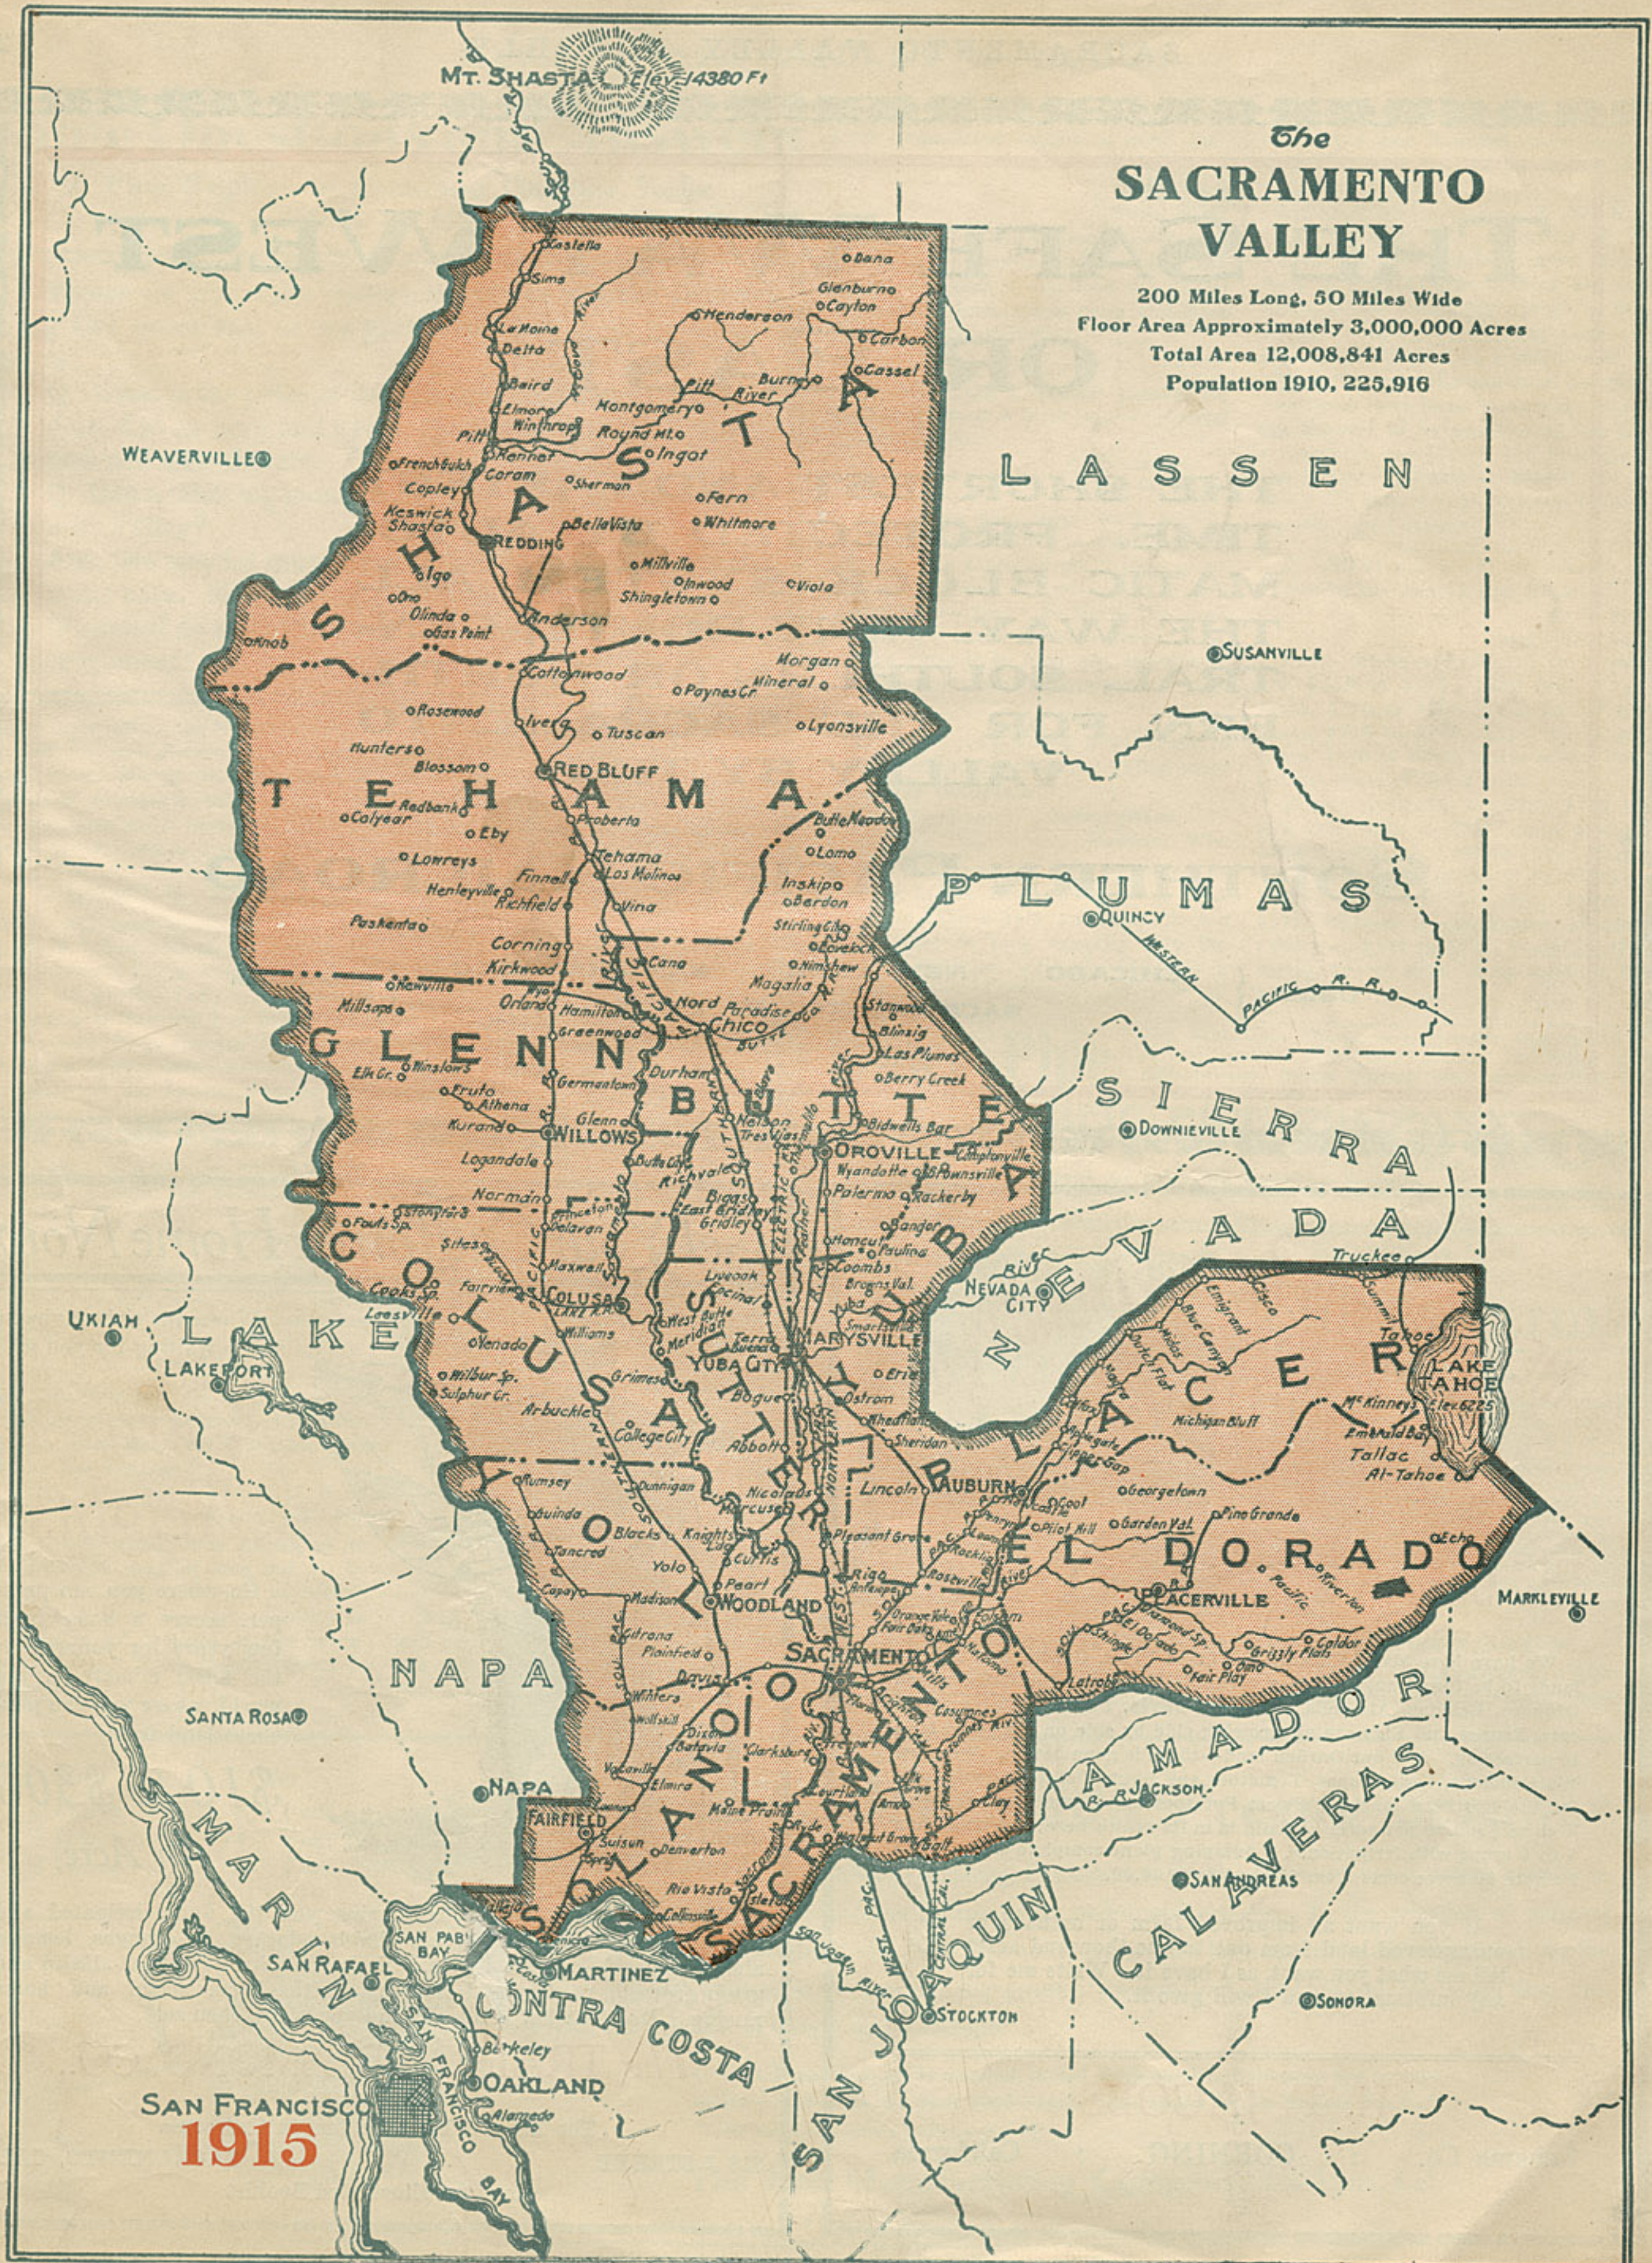

MT. SHASTA ELEV. 14380 Ft.

The SACRAMENTO VALLEY

200 Miles Long, 50 Miles Wide
Floor Area Approximately 3,000,000 Acres
Total Area 12,008,841 Acres
Population 1910, 225,916

WEAVERVILLE

L A S S E N

SUSANVILLE