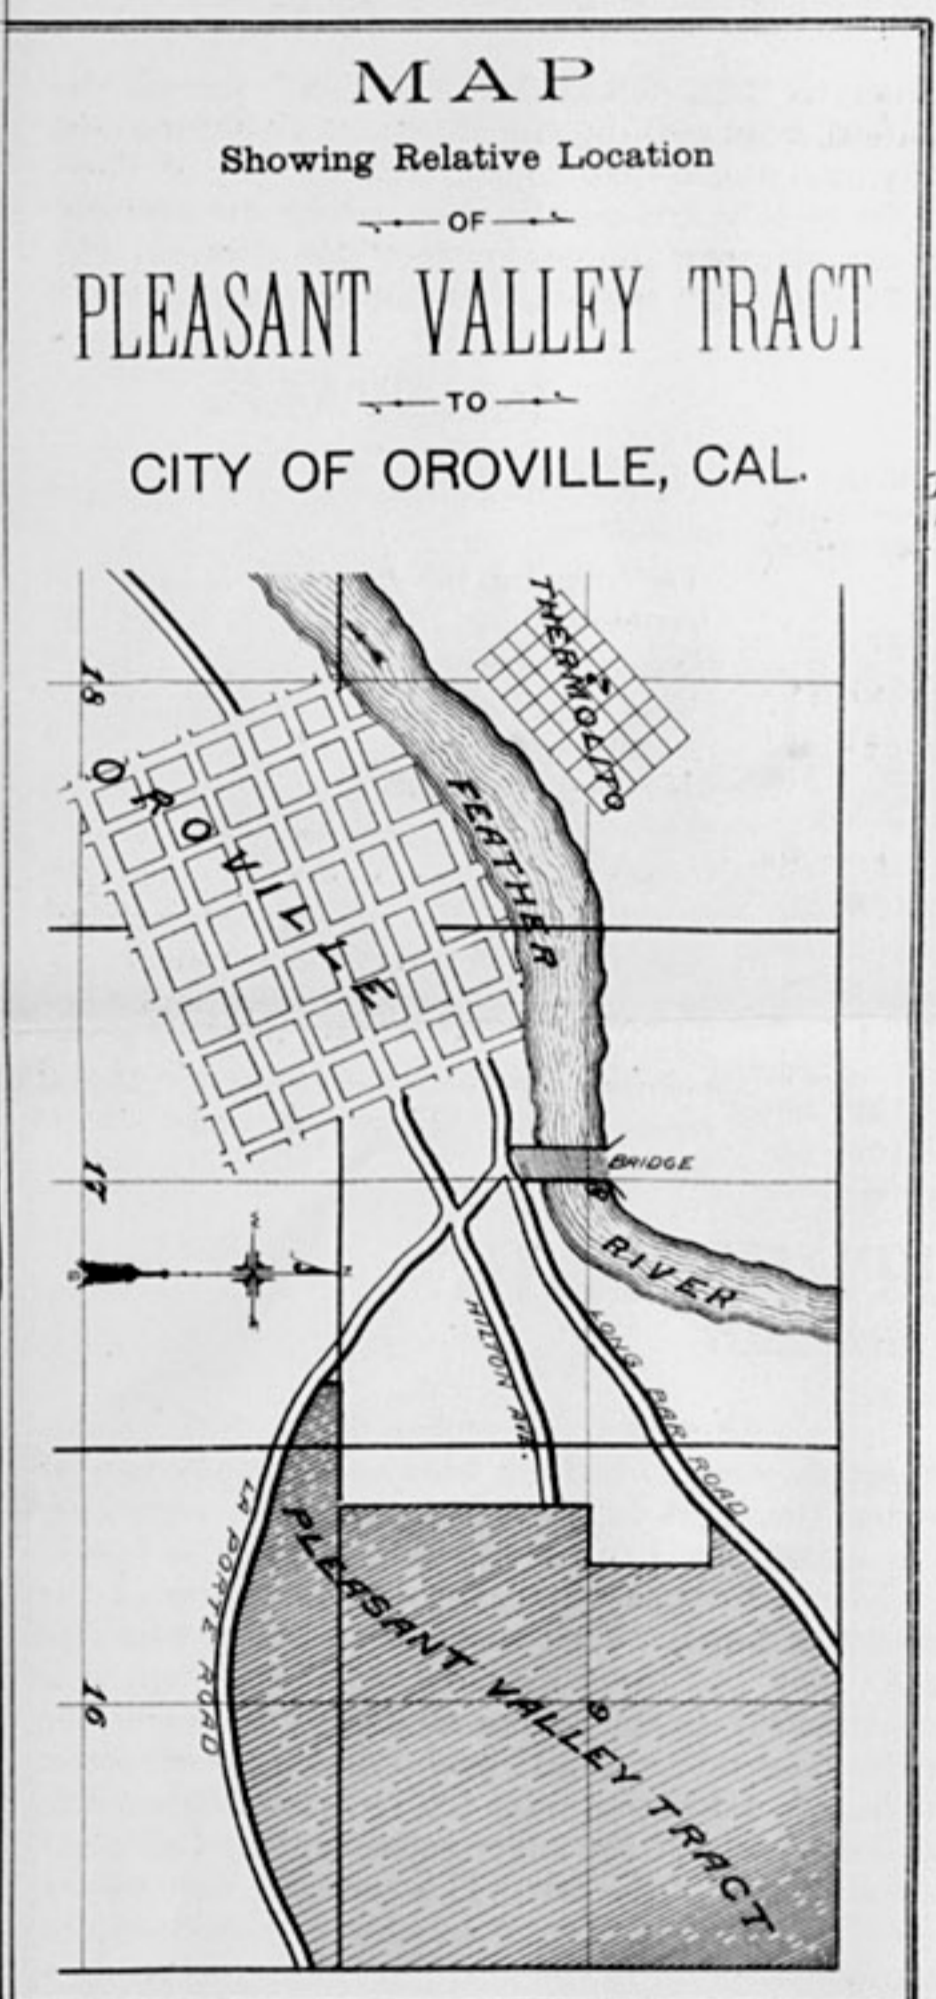

MAP OF THE PLEASANT VALLEY TRACT

AT
OROVILLE, BUTTE CO., CAL.

COMPRISING PORTIONS OF
Sections 8, 9, 16 and 17 of Township 19, North Range 4 East, M. D. M.

CONTAINING ABOUT 600 ACRES.

SURVEYED BY
C. W. REECE, C. E.
DECEMBER, 1887.
Scale, 300 feet 1 inch.

For Sale in Subdivisions,
BY
E. TUCKER,
OROVILLE.

LITH. DAKIN PUB. CO. S. F. CAL.