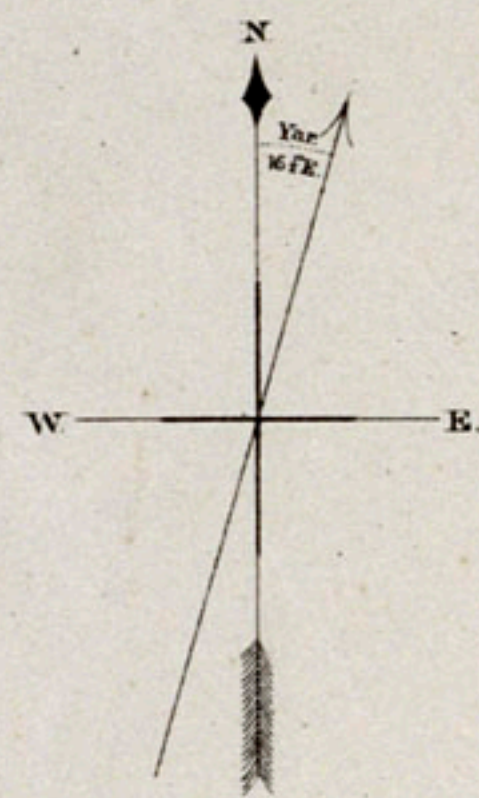

MAP OF THE CITY OF  
**SACRAMENTO**  
THE CAPITAL OF CALIFORNIA  
By J. R. RAY, City Surveyor.  
1873.

Scale 1/16000 of Nature  
0 200 400 600 800 1000 Feet  
0 100 200 300 400 500 600 700 800 900 1000 Yards  
1500 FEET = ONE INCH