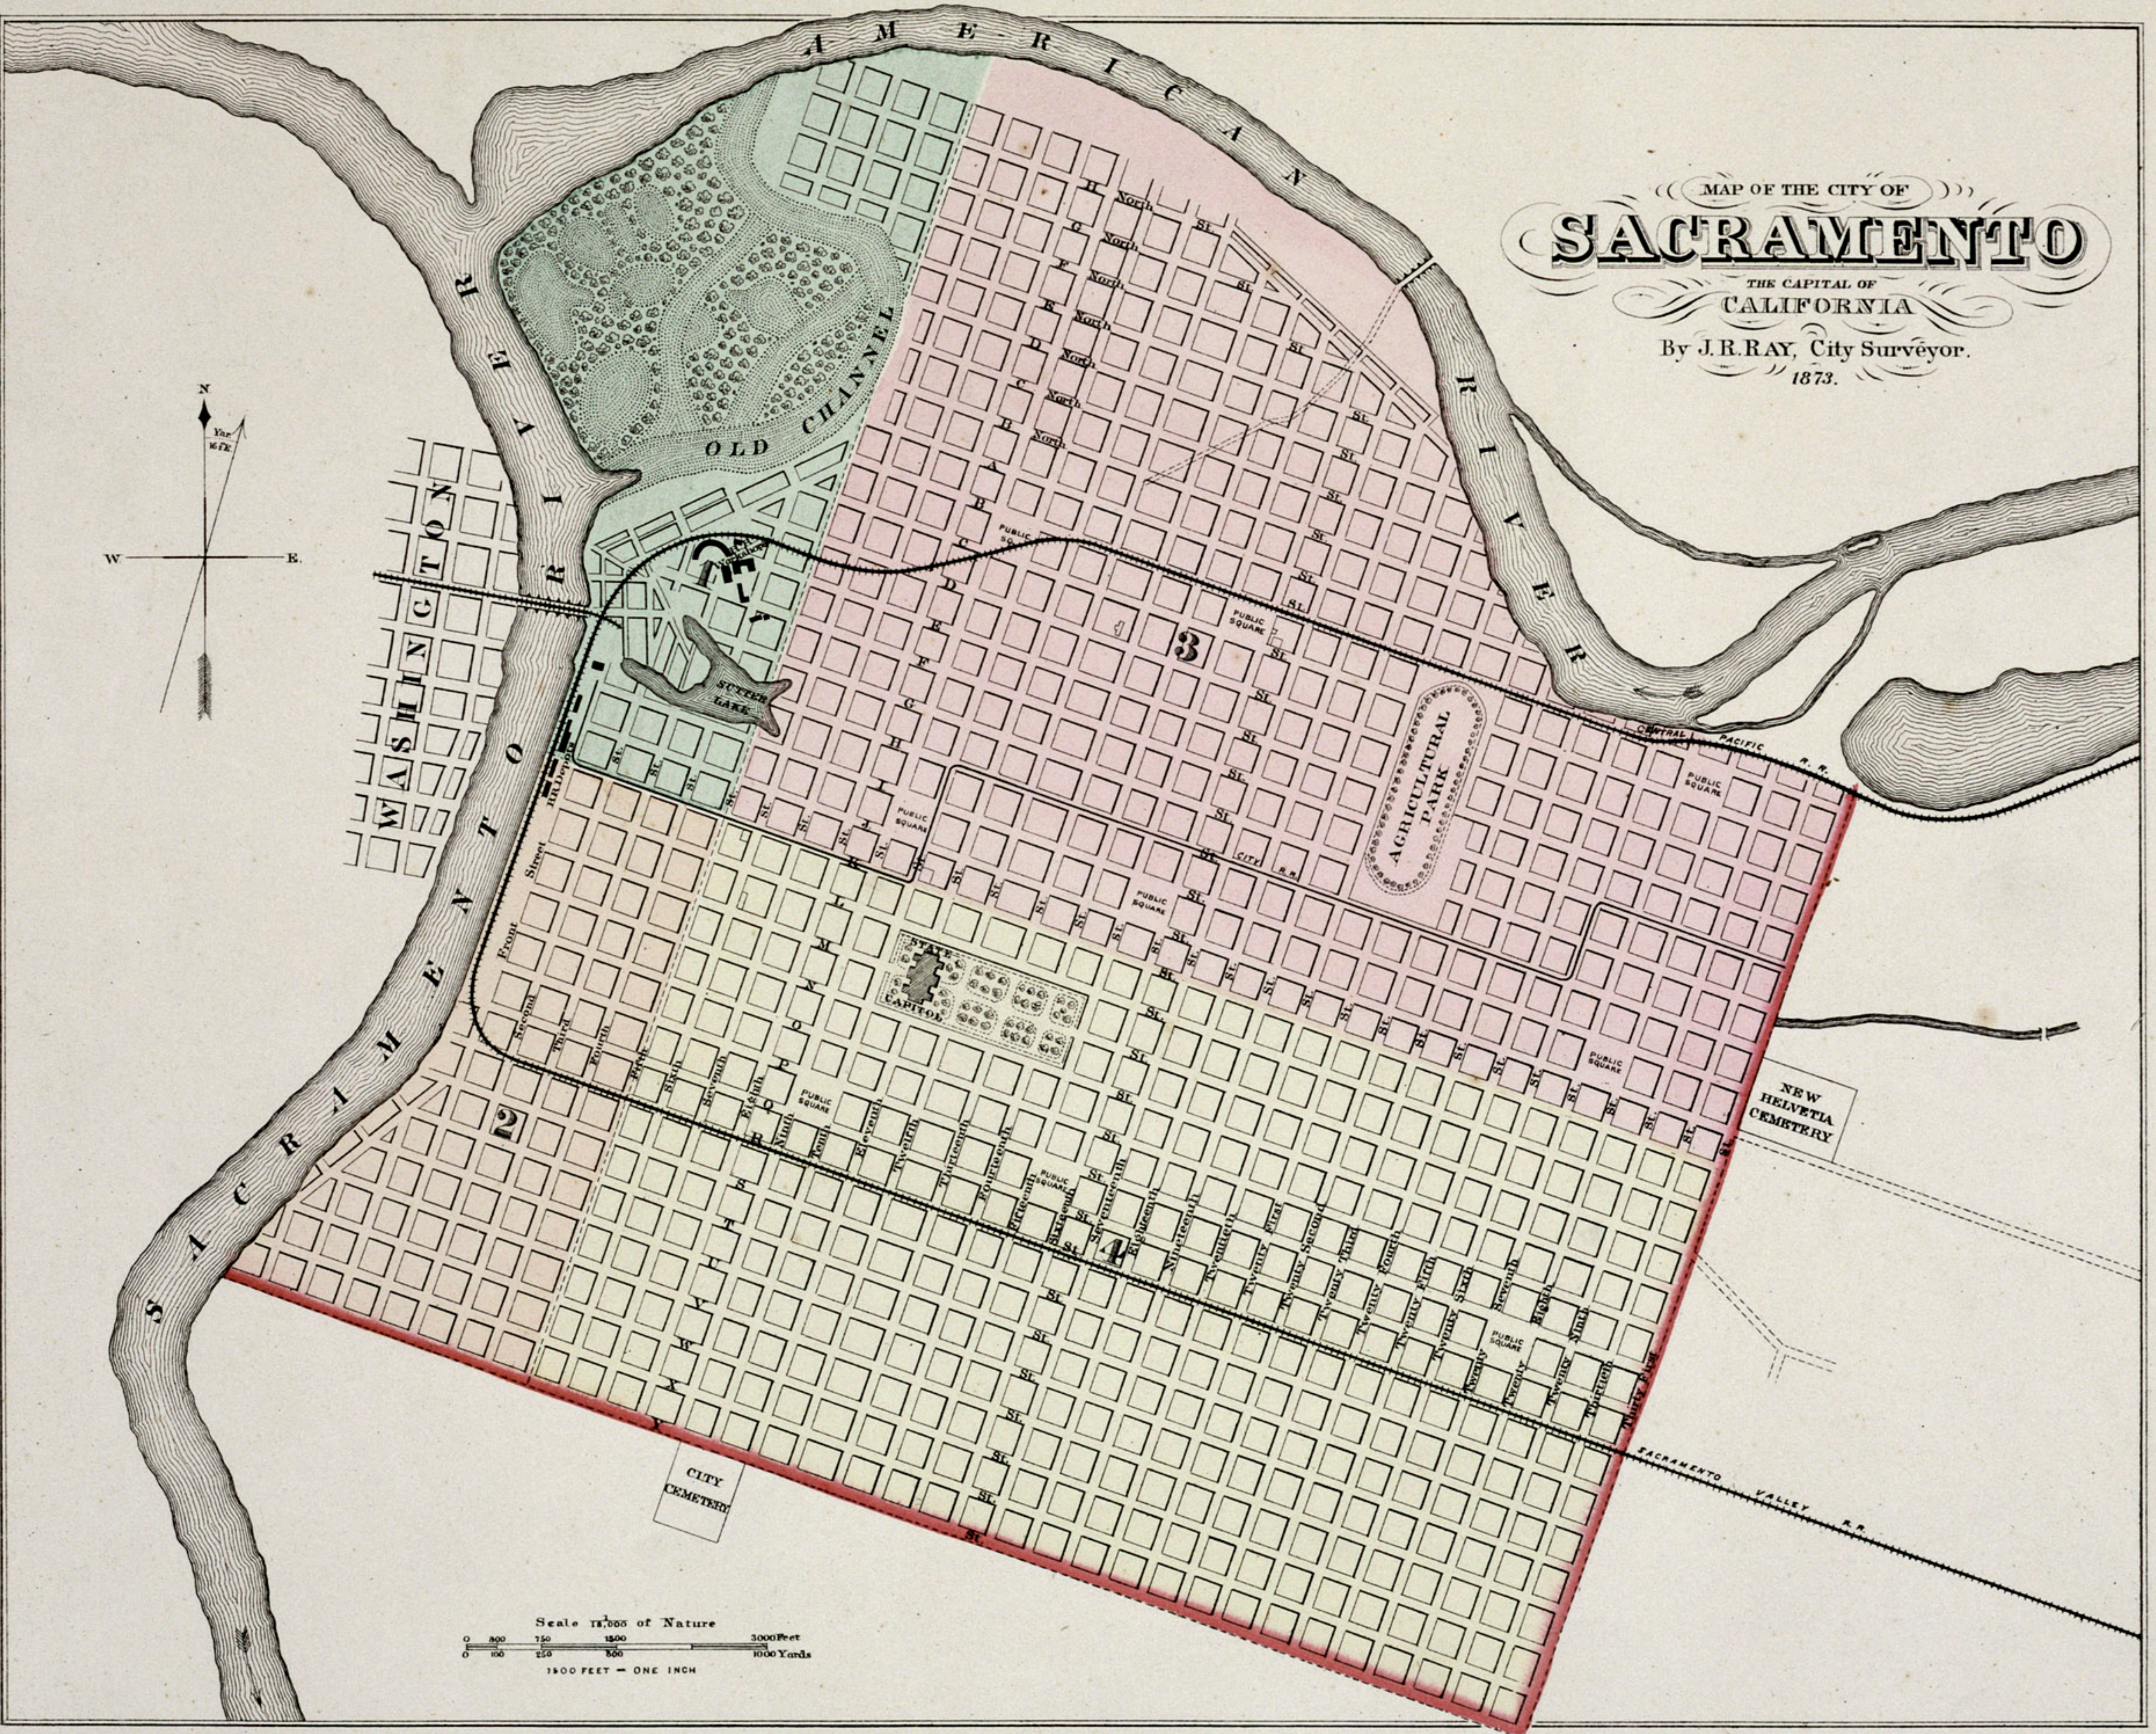

MAP OF THE CITY OF  
**SACRAMENTO**  
THE CAPITAL OF CALIFORNIA  
By J. R. RAY, City Surveyor.  
1873.

Scale 1/16000 of Nature  
0 200 400 600 800 1000 Feet  
0 100 200 300 400 500 600 700 800 900 1000 Yards  
1500 FEET = ONE INCH